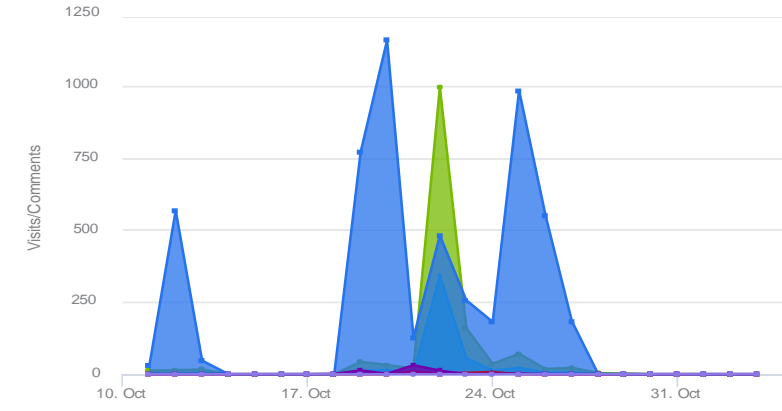

PUBLIC ENGAGEMENT

PUBLIC ENGAGEMENT VISITOR INFO.

USER PREFERENCE CHART

COMMENT CHART

WORD CLOUD

PUBLIC SURVEY RESULTS

1445
Total Visits

491
Unique Users