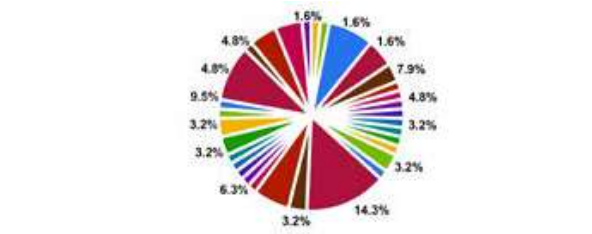

PUBLIC ENGAGEMENT

PUBLIC ENGAGEMENT VISITOR INFO.

USER PREFERENCE CHART

COMMENT CHART

WORD CLOUD

PUBLIC SURVEY RESULTS

1445
Total Visits

491
Unique Users