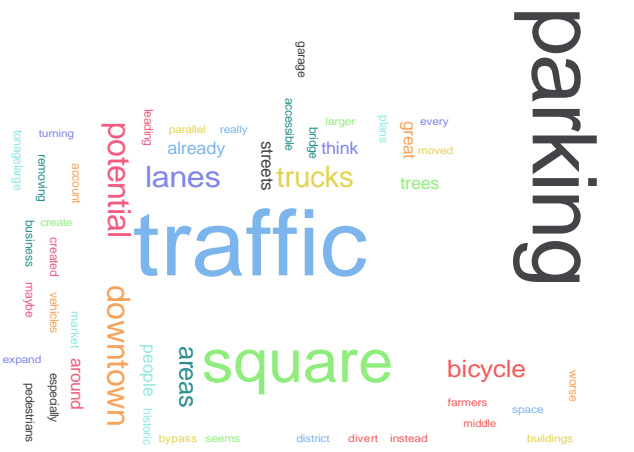

PUBLIC ENGAGEMENT

PUBLIC ENGAGEMENT VISITOR INFO.

USER PREFERENCE CHART

COMMENT CHART

WORD CLOUD

PUBLIC SURVEY RESULTS

1445
Total Visits

491
Unique Users