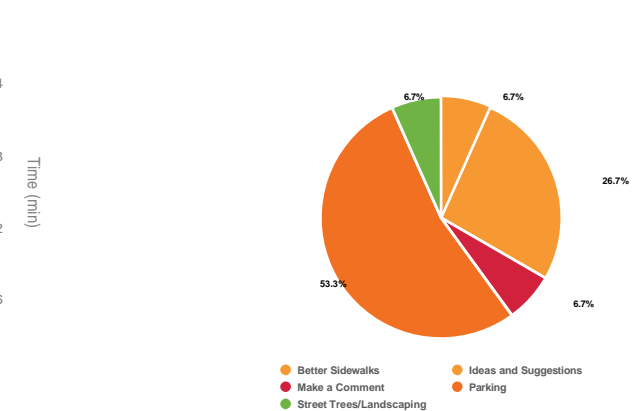

PUBLIC ENGAGEMENT

PUBLIC ENGAGEMENT VISITOR INFO.

USER PREFERENCE CHART

COMMENT CHART

WORD CLOUD

PUBLIC SURVEY RESULTS

1445
Total Visits

491
Unique Users